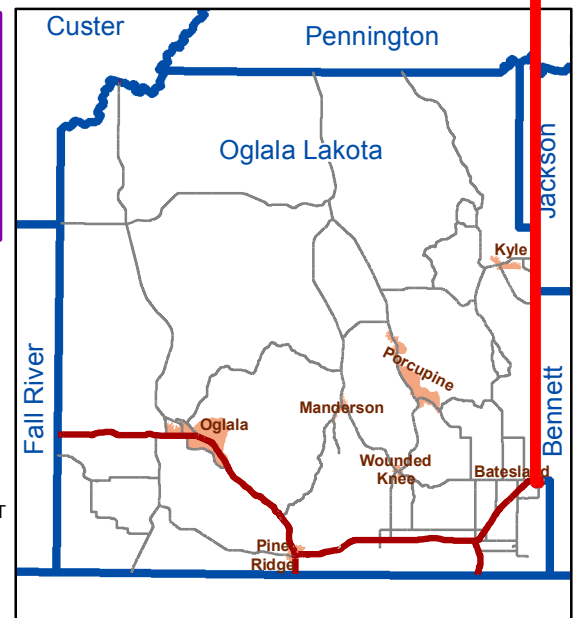

# Oglala Lakota County Landownership

Data as of: Aug 2016

## Legend

- ParcelID\_Aug2016\_Batesland
- BADLANDS NAT'L PARK
- Special Designations - Fee Land**
- CONTRACT
- PREVIOUSLY FEE, NOW IN TRUST
- PARTIAL INTEREST

This map is for general reference only. The user acknowledges and accepts the limitations of this data, including the fact that the data is in a constant state of change, correction, and maintenance.

This map does not represent a legal survey of the land. This map should not be used for legal proceedings or land purchase. Fall River County & Oglala Lakota County take no responsibility for any inaccuracies.