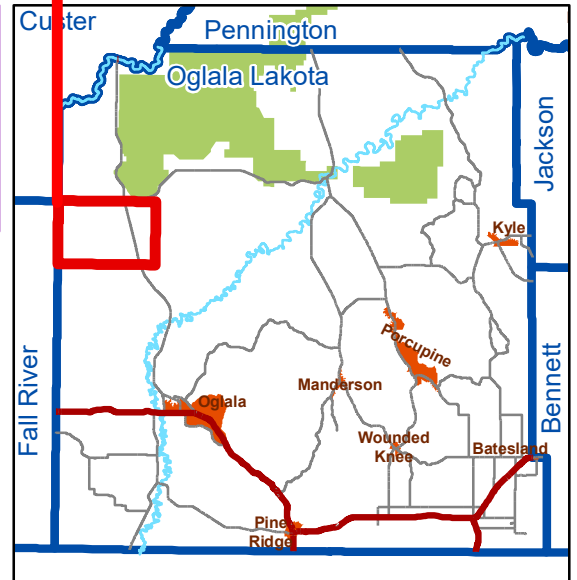

Page: Fall River County

Page: 13

# Oglala Lakota County Landownership

040N048W,  
040N047W

This map is for general reference only. The user acknowledges and accepts the limitations of this data, including the fact that the data is in a constant state of change, correction, and maintenance. This map does not represent a legal survey of the land. This map should not be used for legal proceedings or land purchase. Fall River County & Oglala Lakota County take no responsibility for any inaccuracies.