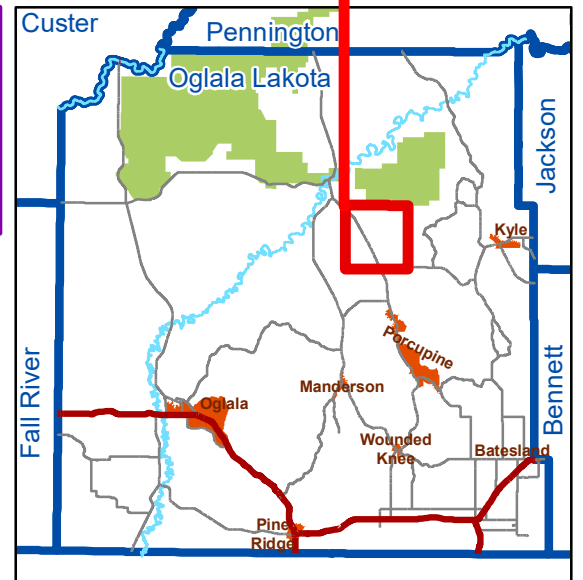

Page: 15

Page: 17

Oglala Lakota County Landownership

040N043W

This map is for general reference only. The user acknowledges and accepts the limitations of this data, including the fact that the data is in a constant state of change, correction, and maintenance. This map does not represent a legal survey of the land. This map should not be used for legal proceedings or land purchase. Fall River County & Oglala Lakota County take no responsibility for any inaccuracies.

Legend

- BADLANDS NAT'L PARK
- COMMUNITY
- TOWNSHIP
- SECTION
- PARTIAL INTEREST
- TRIBAL OWNED PART INTEREST
- PREVIOUSLY FEE, NOW IN TRUST