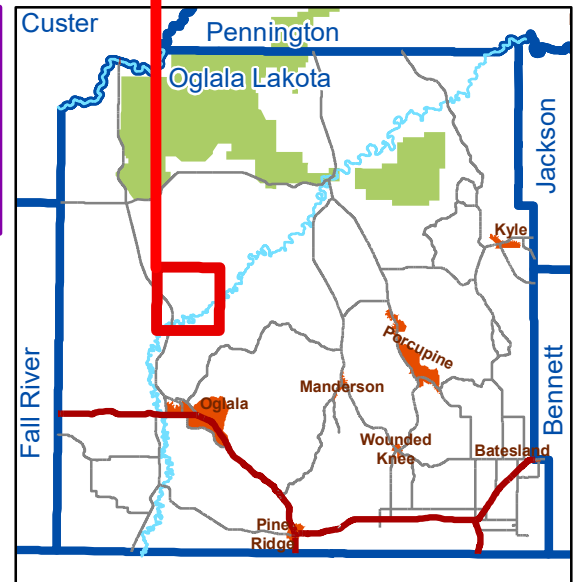

Page: 19

Page: 21

Oglala Lakota County Landownership

039N046W

This map is for general reference only. The user acknowledges and accepts the limitations of this data, including the fact that the data is in a constant state of change, correction, and maintenance. This map does not represent a legal survey of the land. This map should not be used for legal proceedings or land purchase. Fall River County & Oglala Lakota County take no responsibility for any inaccuracies.

- Legend**
- BADLANDS NAT'L PARK
 - COMMUNITY
 - TOWNSHIP
 - SECTION
 - PARTIAL INTEREST
 - TRIBAL OWNED PART INTEREST
 - PREVIOUSLY FEE, NOW IN TRUST