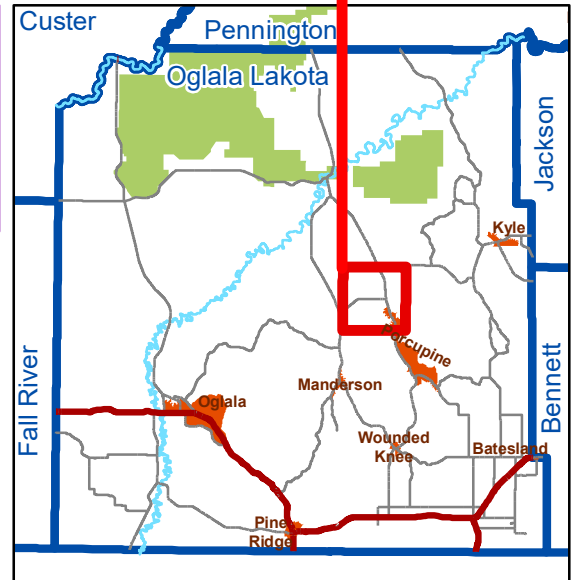

Page: 22

Page: 24

Oglala Lakota County Landownership

039N043W

This map is for general reference only. The user acknowledges and accepts the limitations of this data, including the fact that the data is in a constant state of change, correction, and maintenance. This map does not represent a legal survey of the land. This map should not be used for legal proceedings or land purchase. Fall River County & Oglala Lakota County take no responsibility for any inaccuracies.

Legend

- BADLANDS NAT'L PARK
- COMMUNITY
- TOWNSHIP
- SECTION
- PARTIAL INTEREST
- TRIBAL OWNED PART INTEREST
- PREVIOUSLY FEE, NOW IN TRUST