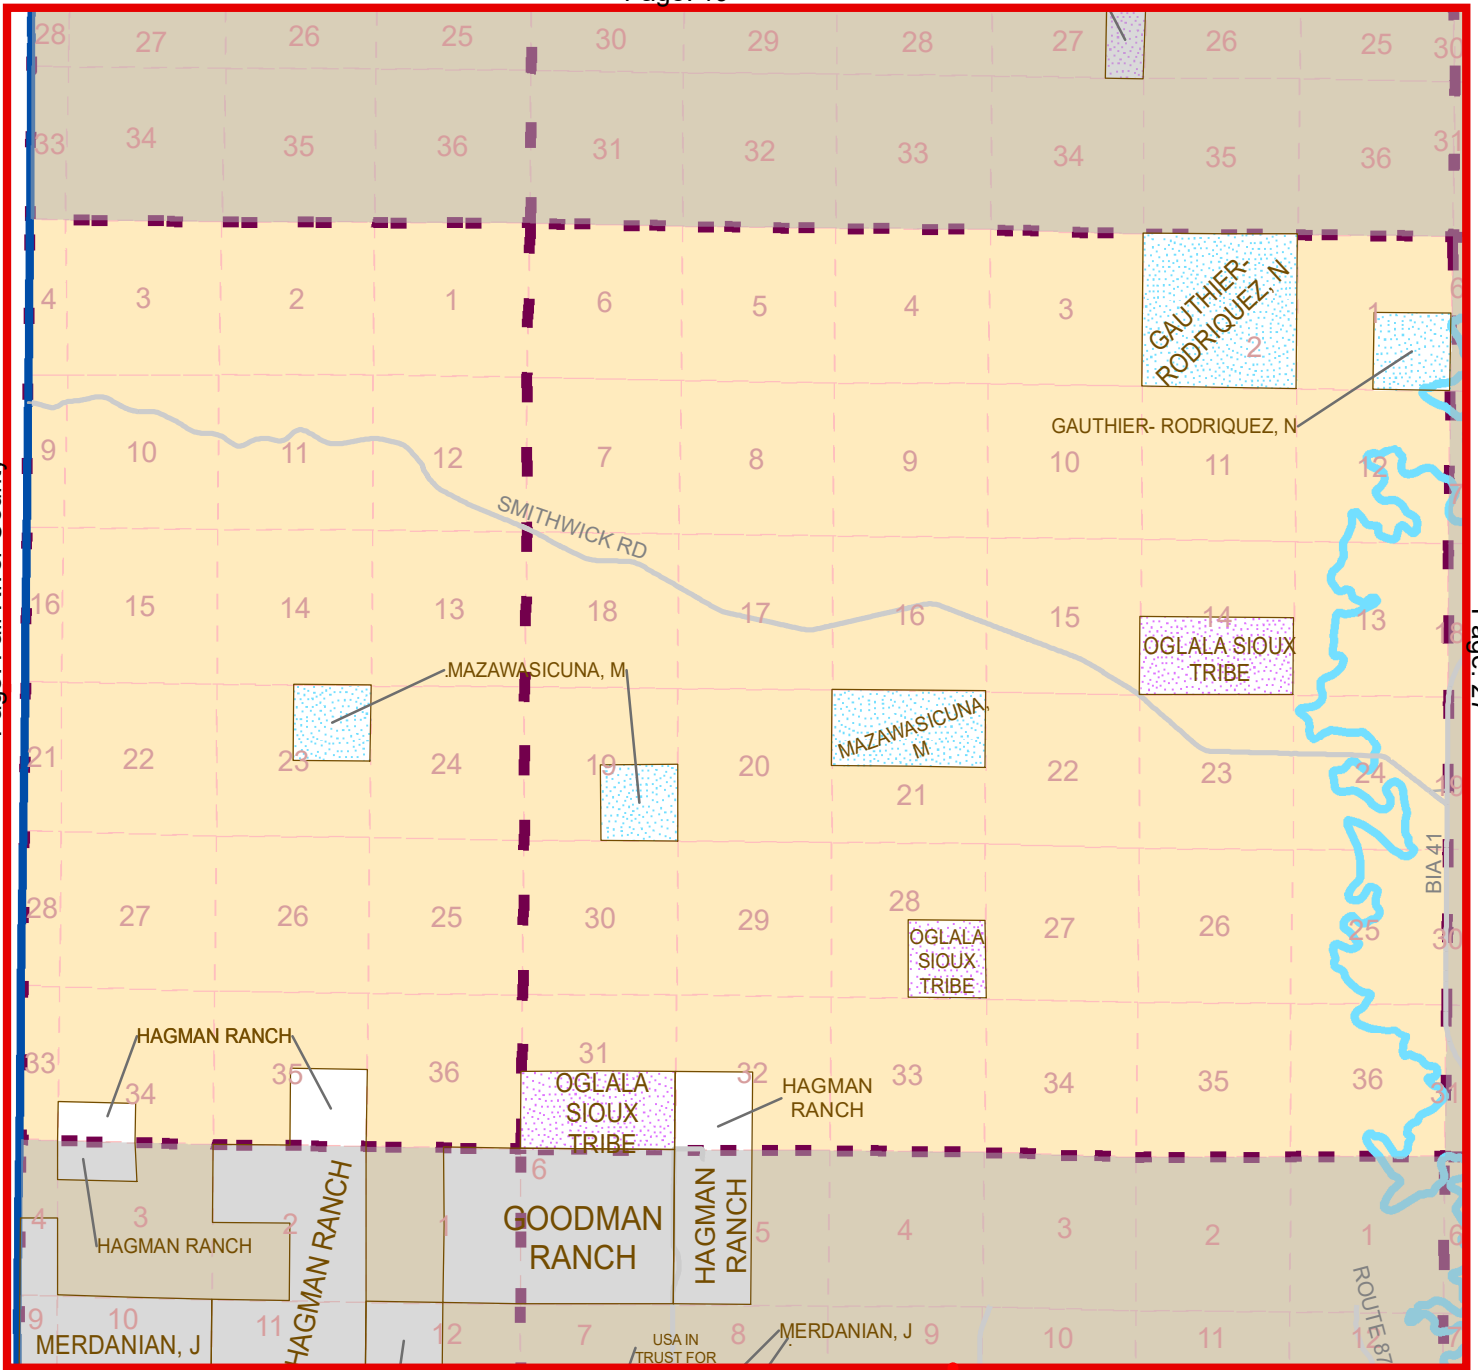

Page: Fall River County

Page: 27

Oglala Lakota County Landownership

038N048W,
038N047W

This map is for general reference only. The user acknowledges and accepts the limitations of this data, including the fact that the data is in a constant state of change, correction, and maintenance. This map does not represent a legal survey of the land. This map should not be used for legal proceedings or land purchase. Fall River County & Oglala Lakota County take no responsibility for any inaccuracies.

Legend

- BADLANDS NAT'L PARK
- COMMUNITY
- TOWNSHIP
- SECTION
- PARTIAL INTEREST
- TRIBAL OWNED PART INTEREST
- PREVIOUSLY FEE, NOW IN TRUST