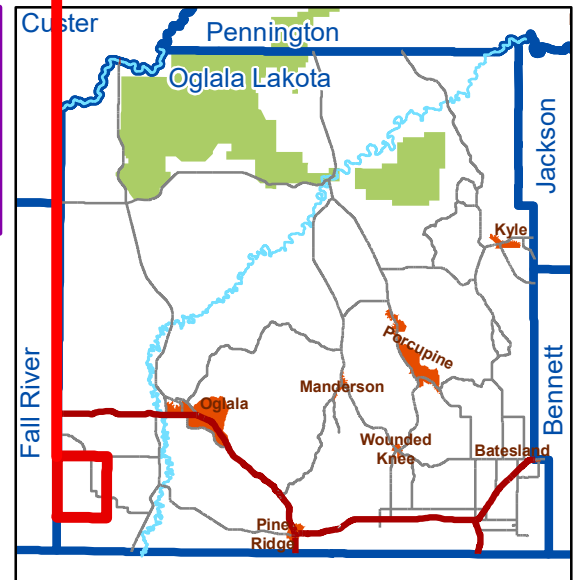

# Oglala Lakota County Landownership

036N048W

This map is for general reference only. The user acknowledges and accepts the limitations of this data, including the fact that the data is in a constant state of change, correction, and maintenance. This map does not represent a legal survey of the land. This map should not be used for legal proceedings or land purchase. Fall River County & Oglala Lakota County take no responsibility for any inaccuracies.

- Legend**
- BADLANDS NAT'L PARK
  - COMMUNITY
  - TOWNSHIP
  - SECTION
  - PARTIAL INTEREST
  - TRIBAL OWNED PART INTEREST
  - PREVIOUSLY FEE, NOW IN TRUST