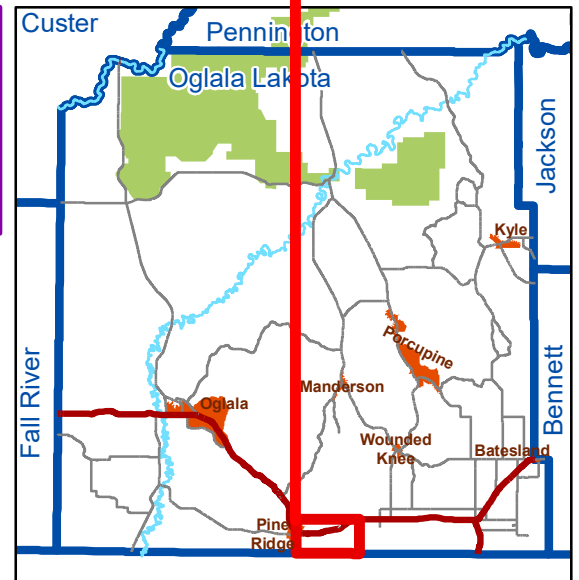

Page: 52

Page: 54

Oglala Lakota County Landownership

035N044W

This map is for general reference only. The user acknowledges and accepts the limitations of this data, including the fact that the data is in a constant state of change, correction, and maintenance. This map does not represent a legal survey of the land. This map should not be used for legal proceedings or land purchase. Fall River County & Oglala Lakota County take no responsibility for any inaccuracies.

- Legend**
- BADLANDS NAT'L PARK
 - COMMUNITY
 - TOWNSHIP
 - SECTION
 - PARTIAL INTEREST
 - TRIBAL OWNED PART INTEREST
 - PREVIOUSLY FEE, NOW IN TRUST