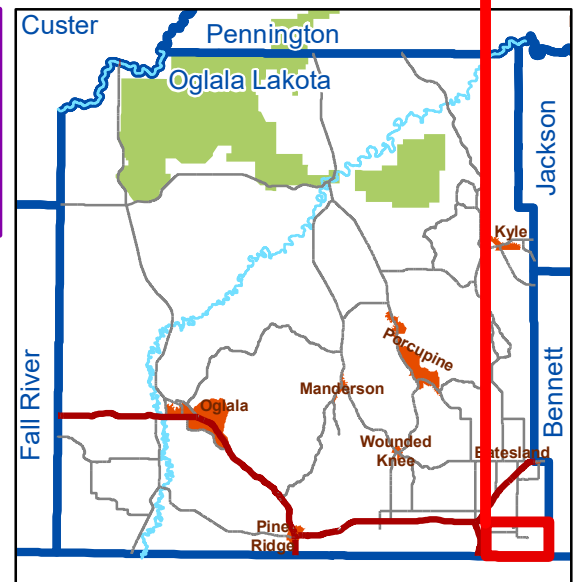

Oglala Lakota County Landownership

035N041W

Legend

- BADLANDS NAT'L PARK
- COMMUNITY
- TOWNSHIP
- SECTION
- PARTIAL INTEREST
- TRIBAL OWNED PART INTEREST
- PREVIOUSLY FEE, NOW IN TRUST

This map is for general reference only. The user acknowledges and accepts the limitations of this data, including the fact that the data is in a constant state of change, correction, and maintenance. This map does not represent a legal survey of the land. This map should not be used for legal proceedings or land purchase. Fall River County & Oglala Lakota County take no responsibility for any inaccuracies.