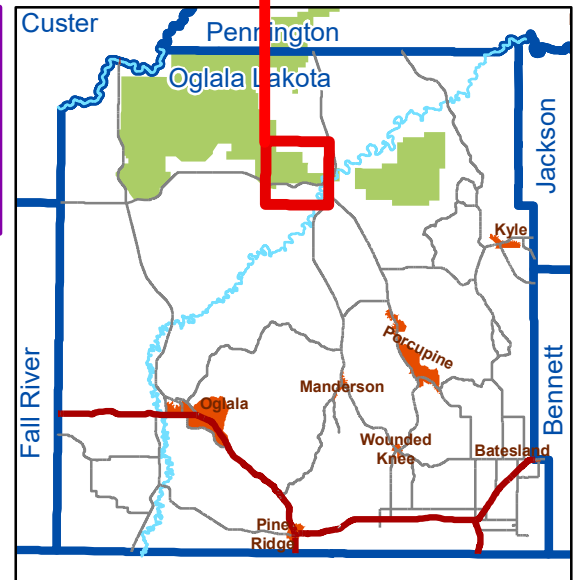

Oglala Lakota County Landownership

041N044W

This map is for general reference only. The user acknowledges and accepts the limitations of this data, including the fact that the data is in a constant state of change, correction, and maintenance. This map does not represent a legal survey of the land. This map should not be used for legal proceedings or land purchase. Fall River County & Oglala Lakota County take no responsibility for any inaccuracies.

- Legend**
- BADLANDS NAT'L PARK
 - COMMUNITY
 - TOWNSHIP
 - SECTION
 - PARTIAL INTEREST
 - TRIBAL OWNED PART INTEREST
 - PREVIOUSLY FEE, NOW IN TRUST