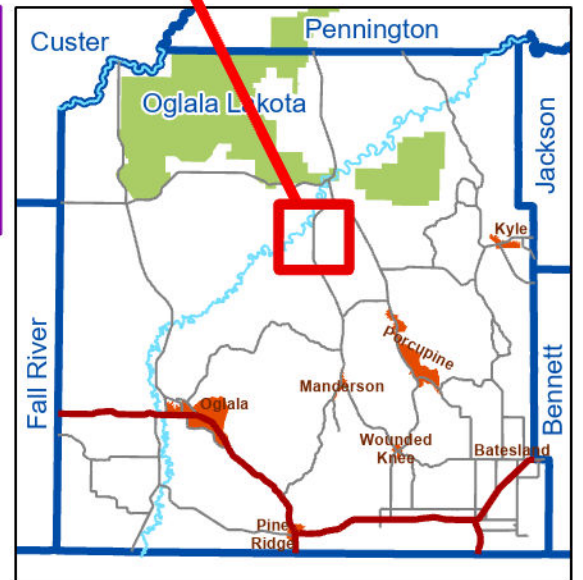

Oglala Lakota County Landownership

040N044W

Legend

- Partial Interest
- Tribal Owned Partial Interest
- Previously Fee, Now in Trust
- Under Contract
- Badlands Nat'l Park
- Community
- Township
- Section

This map is for general reference only. The user acknowledges and accepts the limitations of this data, including the fact that the data is in a constant state of change, correction, and maintenance. This map does not represent a legal survey of the land. This map should not be used for legal proceedings or land purchase. Fall River County & Oglala Lakota County take no responsibility for any inaccuracies.