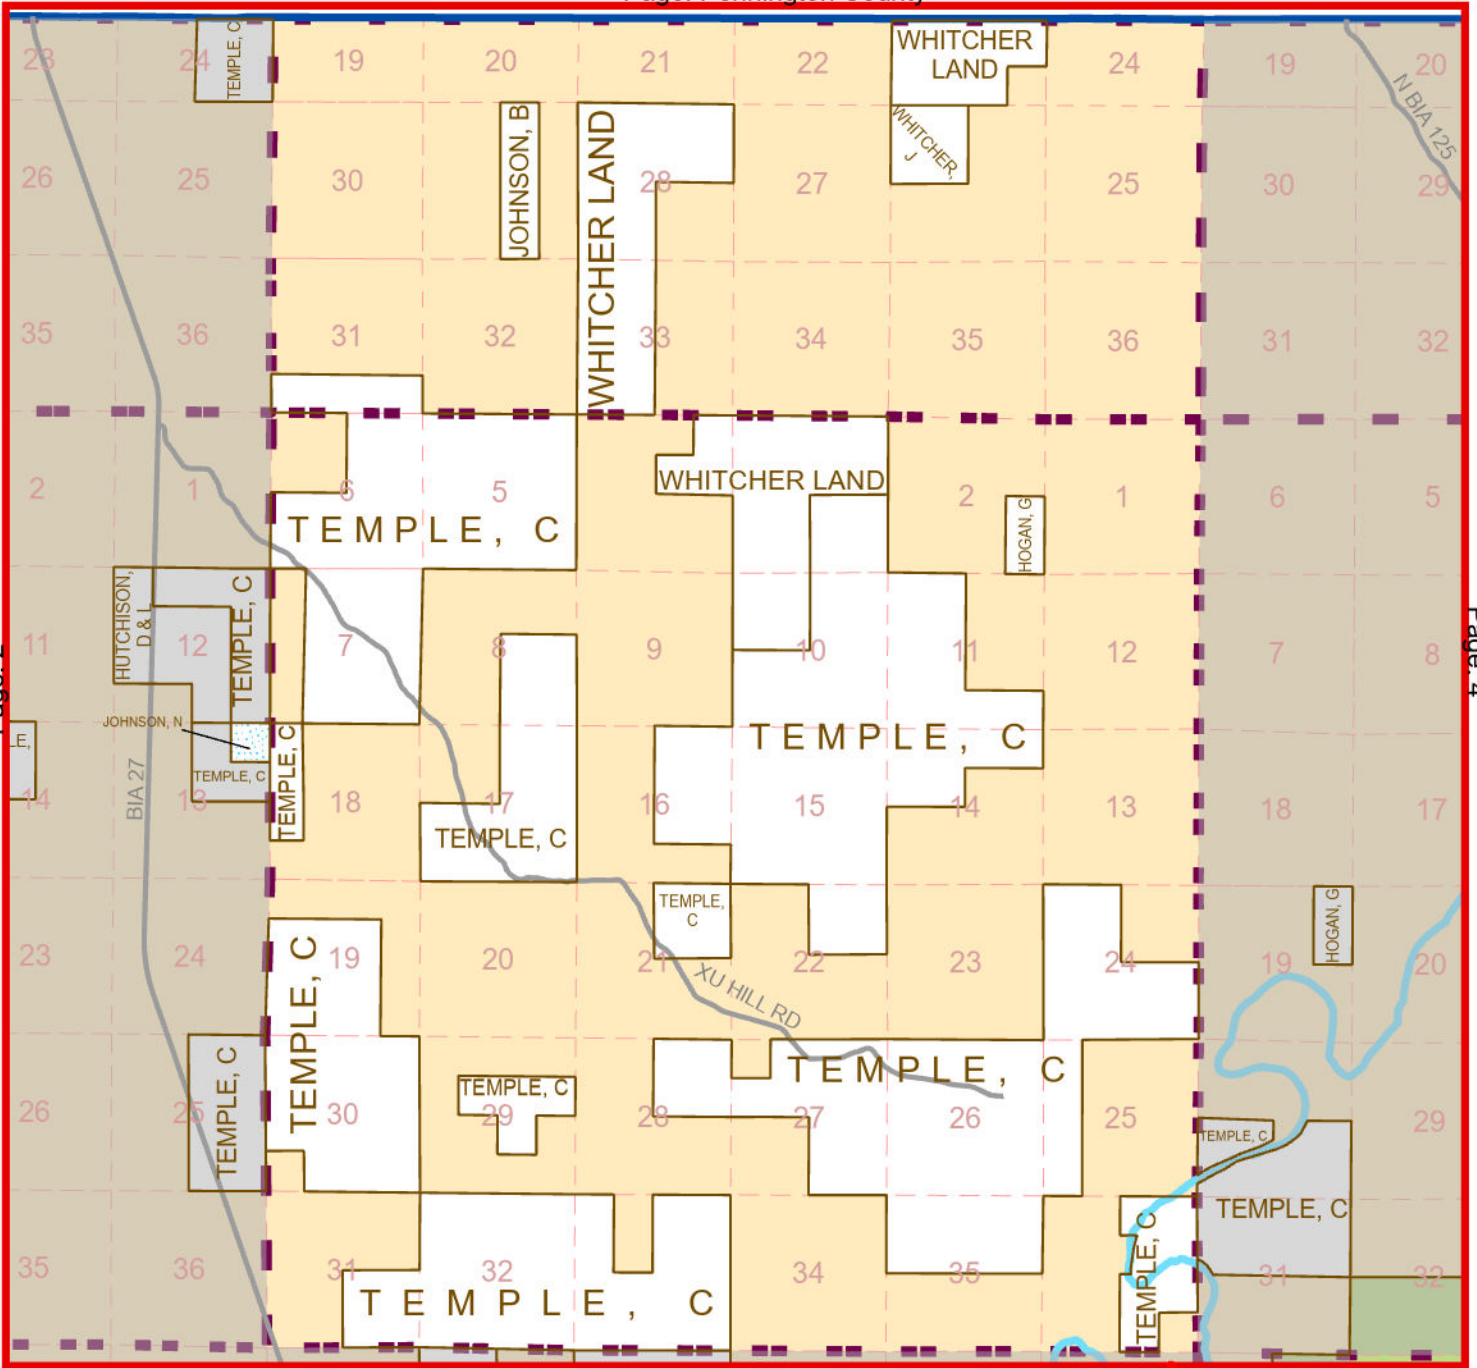

Page: 2

Page: 4

Page: 10

Oglala Lakota County Landownership

043N043W,
042N043W

This map is for general reference only. The user acknowledges and accepts the limitations of this data, including the fact that the data is in a constant state of change, correction, and maintenance. This map does not represent a legal survey of the land. This map should not be used for legal proceedings or land purchase. Fall River County & Oglala Lakota County take no responsibility for any inaccuracies.

- Legend
- Partial Interest
 - Tribal Owned Partial Interest
 - Previously Fee, Now in Trust
 - Under Contract
 - Badlands Nat'l Park
 - Community
 - Township
 - Section