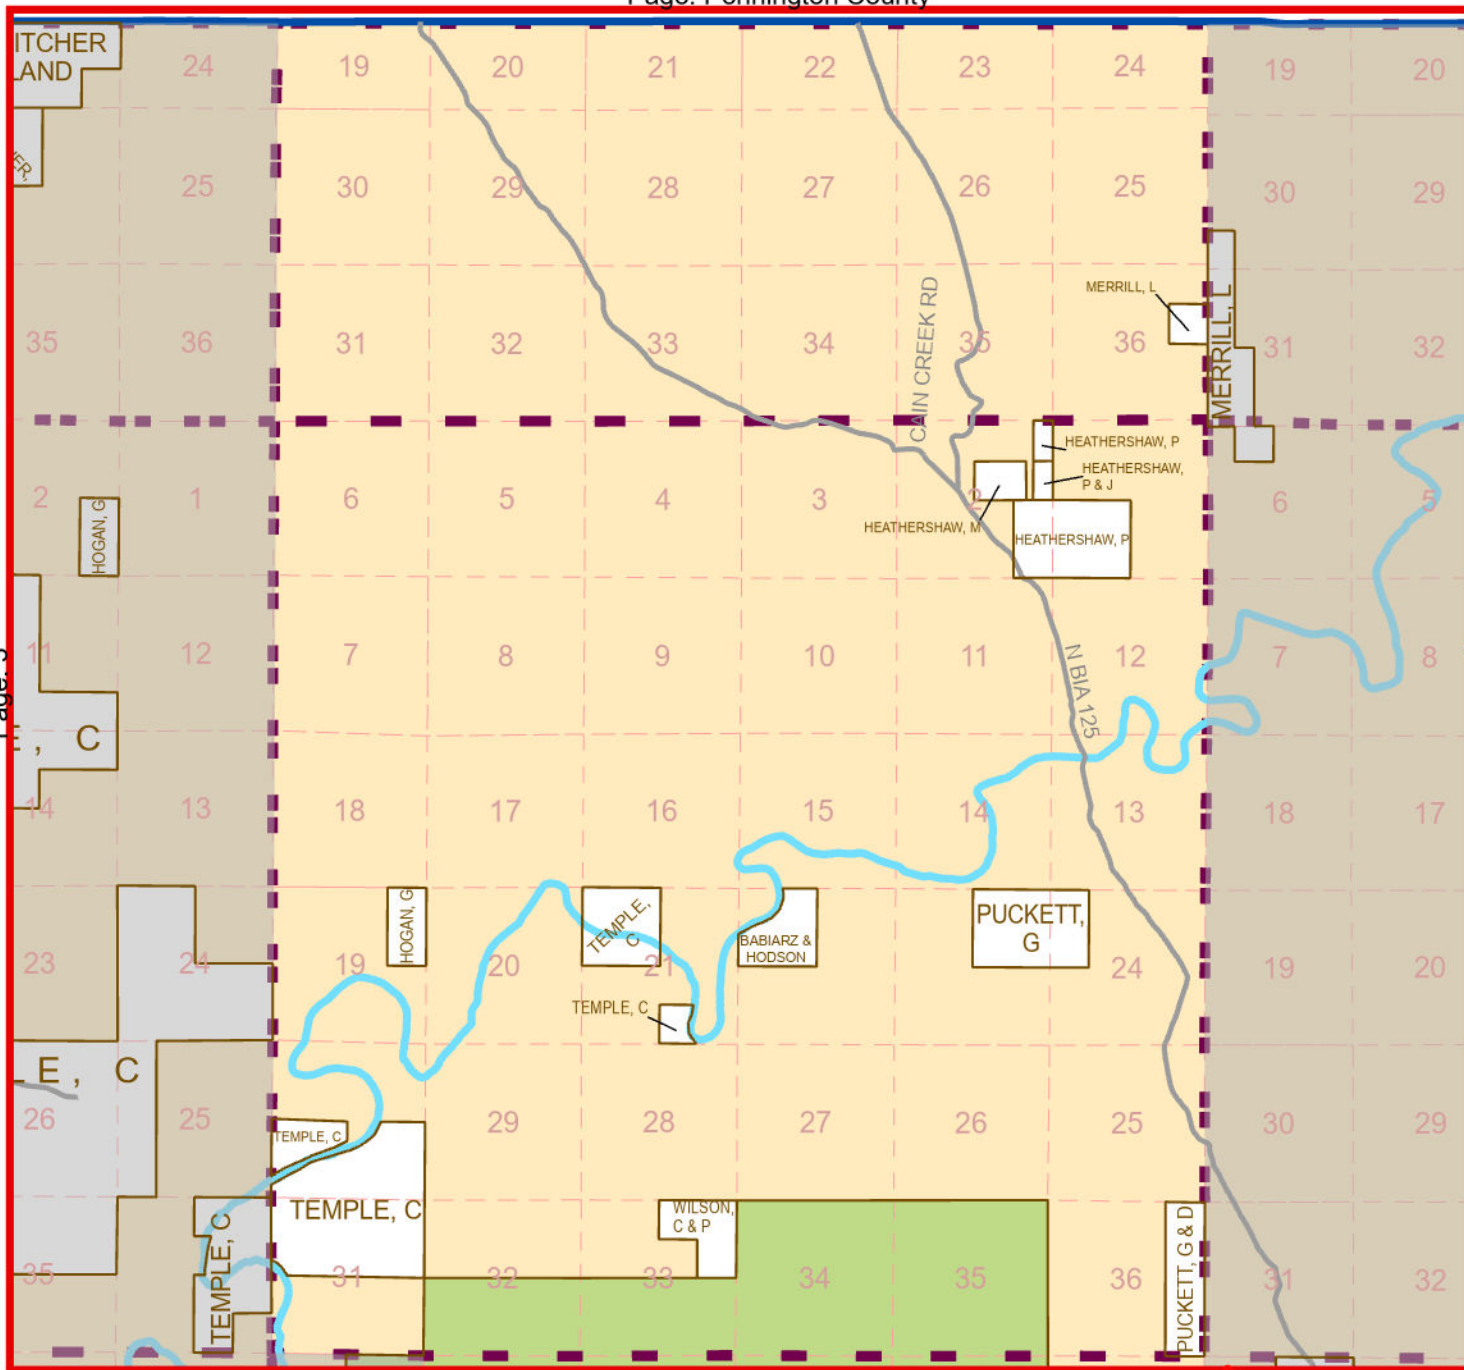

Page: 3

Page: 5

Oglala Lakota County Landownership

043N042W,
042N042W

- Legend
- Partial Interest
 - Tribal Owned Partial Interest
 - Previously Fee, Now in Trust
 - Under Contract
 - Badlands Nat'l Park
 - Community
 - Township
 - Section

This map is for general reference only. The user acknowledges and accepts the limitations of this data, including the fact that the data is in a constant state of change, correction, and maintenance. This map does not represent a legal survey of the land. This map should not be used for legal proceedings or land purchase. Fall River County & Oglala Lakota County take no responsibility for any inaccuracies.