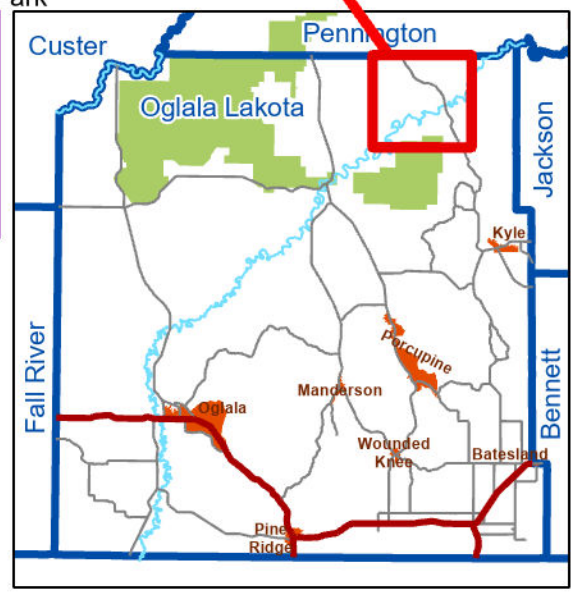

Page: 3

Page: 5

Oglala Lakota County Landownership

043N042W,
042N042W

- Legend
- Partial Interest
 - Tribal Owned Partial Interest
 - Previously Fee, Now in Trust
 - Under Contract
 - Badlands Nat'l Park
 - Community
 - Township
 - Section

This map is for general reference only. The user acknowledges and accepts the limitations of this data, including the fact that the data is in a constant state of change, correction, and maintenance. This map does not represent a legal survey of the land. This map should not be used for legal proceedings or land purchase. Fall River County & Oglala Lakota County take no responsibility for any inaccuracies.