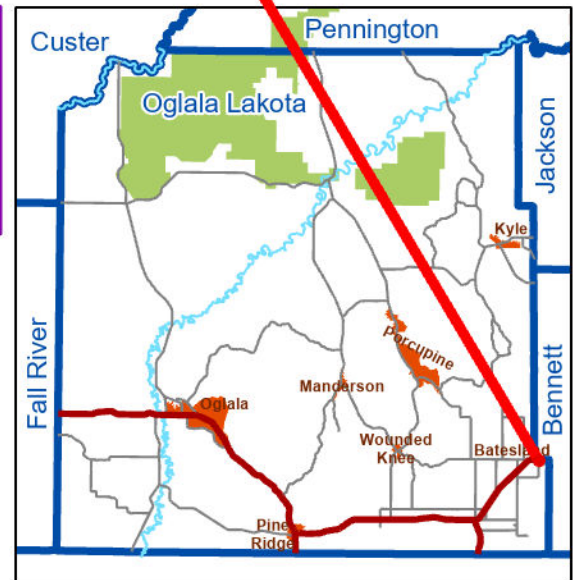

Oglala Lakota County Landownership

BATESLAND (EAST)

Legend

- Partial Interest
- Tribal Owned Partial Interest
- Previously Fee, Now in Trust
- Under Contract
- Badlands Nat'l Park
- Township
- Section

This map is for general reference only. The user acknowledges and accepts the limitations of this data, including the fact that the data is in a constant state of change, correction, and maintenance. This map does not represent a legal survey of the land. This map should not be used for legal proceedings or land purchase. Fall River County & Oglala Lakota County take no responsibility for any inaccuracies.