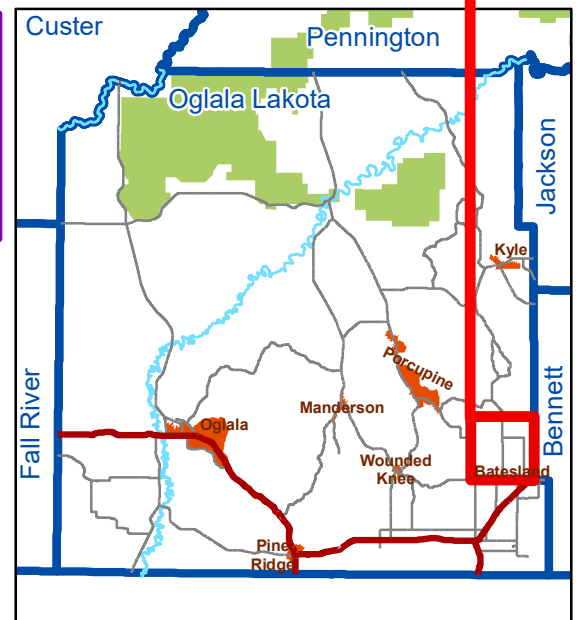

# Oglala Lakota County Landownership

Data as of: August 2019

037N041W

### Legend

- BADLANDS NAT'L PARK
- COMMUNITY
- NON-FEE LANDS
- CONTRACT FOR DEED
- PARTIAL INTEREST
- TRIBAL OWNED PART INTEREST
- PREVIOUSLY FEE, NOW IN TRUST
- TOWNSHIP
- SECTION

This map is for general reference only. The user acknowledges and accepts the limitations of this data, including the fact that the data is in a constant state of change, correction, and maintenance. This map does not represent a legal survey of the land. This map should not be used for legal proceedings or land purchase. Fall River County & Oglala Lakota County take no responsibility for any inaccuracies.