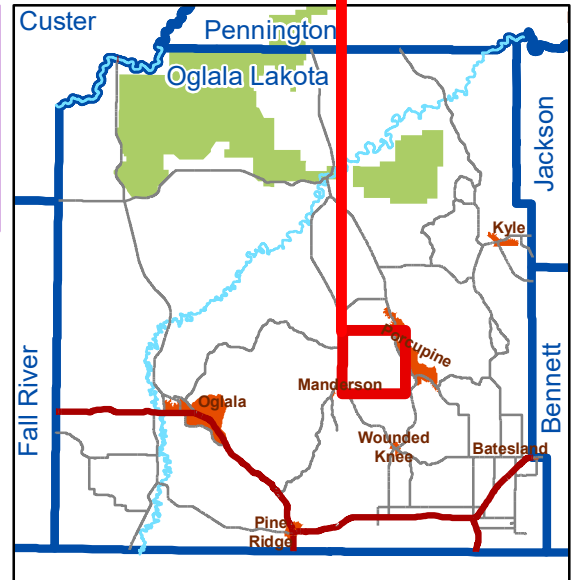

# Oglala Lakota County Landownership

038N043W

This map is for general reference only. The user acknowledges and accepts the limitations of this data, including the fact that the data is in a constant state of change, correction, and maintenance. This map does not represent a legal survey of the land. This map should not be used for legal proceedings or land purchase. Fall River County & Oglala Lakota County take no responsibility for any inaccuracies.

### Legend

- BADLANDS NAT'L PARK
- COMMUNITY
- TOWNSHIP
- SECTION
- PARTIAL INTEREST
- TRIBAL OWNED PART INTEREST
- PREVIOUSLY FEE, NOW IN TRUST