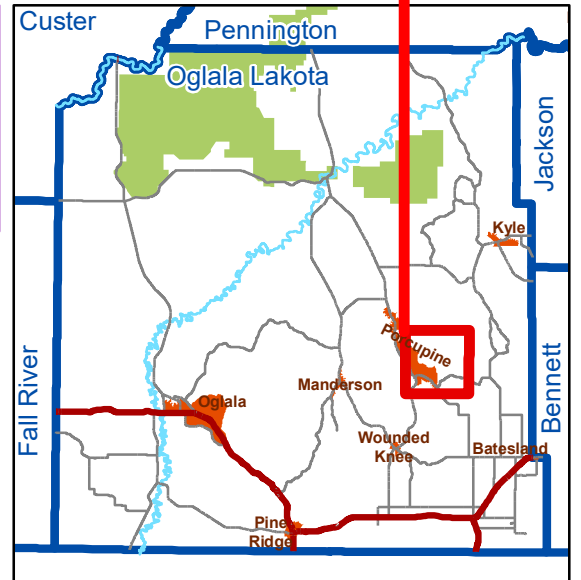

Page: 30

Page: 32

Oglala Lakota County Landownership

038N042W

- Legend**
- BADLANDS NAT'L PARK
 - COMMUNITY
 - TOWNSHIP
 - SECTION
 - PARTIAL INTEREST
 - TRIBAL OWNED PART INTEREST
 - PREVIOUSLY FEE, NOW IN TRUST

This map is for general reference only. The user acknowledges and accepts the limitations of this data, including the fact that the data is in a constant state of change, correction, and maintenance. This map does not represent a legal survey of the land. This map should not be used for legal proceedings or land purchase. Fall River County & Oglala Lakota County take no responsibility for any inaccuracies.