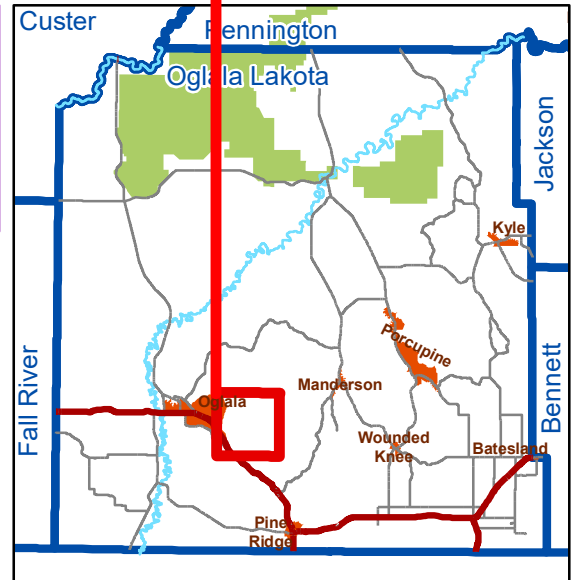

Page: 35

Page: 37

Oglala Lakota County Landownership

037N045W

This map is for general reference only. The user acknowledges and accepts the limitations of this data, including the fact that the data is in a constant state of change, correction, and maintenance. This map does not represent a legal survey of the land. This map should not be used for legal proceedings or land purchase. Fall River County & Oglala Lakota County take no responsibility for any inaccuracies.

Legend

- BADLANDS NAT'L PARK
- COMMUNITY
- TOWNSHIP
- SECTION
- PARTIAL INTEREST
- TRIBAL OWNED PART INTEREST
- PREVIOUSLY FEE, NOW IN TRUST