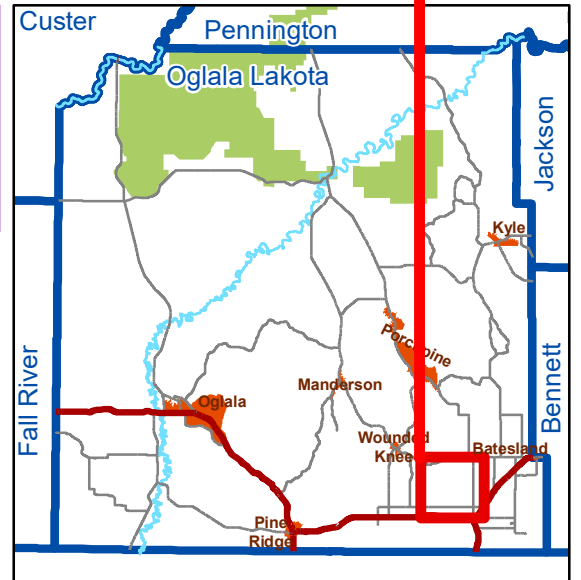

Page: 46

Page: 48

Oglala Lakota County Landownership

036N042W

This map is for general reference only. The user acknowledges and accepts the limitations of this data, including the fact that the data is in a constant state of change, correction, and maintenance. This map does not represent a legal survey of the land. This map should not be used for legal proceedings or land purchase. Fall River County & Oglala Lakota County take no responsibility for any inaccuracies.

Legend

- BADLANDS NAT'L PARK
- COMMUNITY
- TOWNSHIP
- SECTION
- PARTIAL INTEREST
- TRIBAL OWNED PART INTEREST
- PREVIOUSLY FEE, NOW IN TRUST