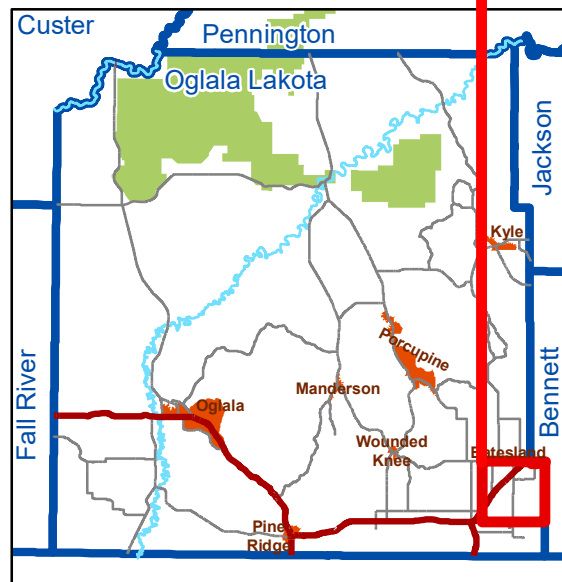

Page: 47

Page: Bennett County

Oglala Lakota County Landownership

036N041W

This map is for general reference only. The user acknowledges and accepts the limitations of this data, including the fact that the data is in a constant state of change, correction, and maintenance. This map does not represent a legal survey of the land. This map should not be used for legal proceedings or land purchase. Fall River County & Oglala Lakota County take no responsibility for any inaccuracies.

- Legend**
- BADLANDS NAT'L PARK
 - COMMUNITY
 - TOWNSHIP
 - SECTION
 - PARTIAL INTEREST
 - TRIBAL OWNED PART INTEREST
 - PREVIOUSLY FEE, NOW IN TRUST