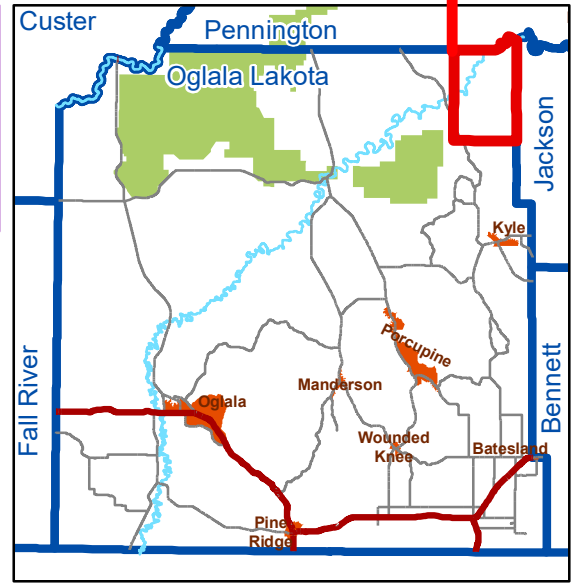

Page: 4

Page: Jackson County

Oglala Lakota County Landownership

043N041W,
042N041W

This map is for general reference only. The user acknowledges and accepts the limitations of this data, including the fact that the data is in a constant state of change, correction, and maintenance. This map does not represent a legal survey of the land. This map should not be used for legal proceedings or land purchase. Fall River County & Oglala Lakota County take no responsibility for any inaccuracies.

- Legend**
- BADLANDS NAT'L PARK
 - COMMUNITY
 - TOWNSHIP
 - SECTION
 - PARTIAL INTEREST
 - TRIBAL OWNED PART INTEREST
 - PREVIOUSLY FEE, NOW IN TRUST