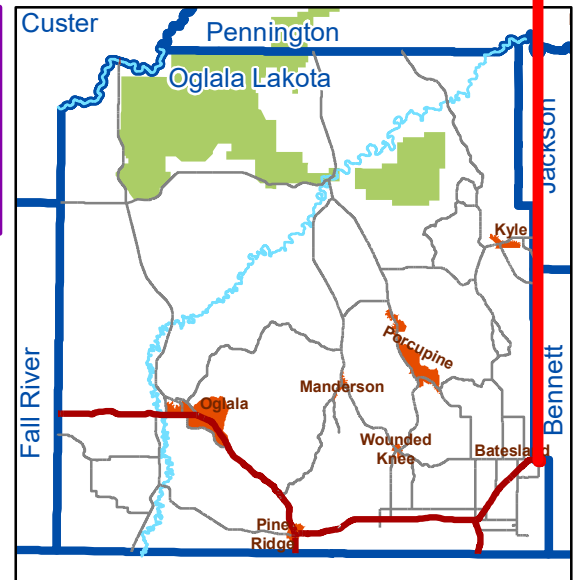

REZ CONNECTION

Oglala Lakota County Landownership

BATESLAND (EAST)

This map is for general reference only. The user acknowledges and accepts the limitations of this data, including the fact that the data is in a constant state of change, correction, and maintenance. This map does not represent a legal survey of the land. This map should not be used for legal proceedings or land purchase. Fall River County & Oglala Lakota County take no responsibility for any inaccuracies.

- Legend**
- BADLANDS NAT'L PARK
 - TOWNSHIP
 - SECTION
 - PARTIAL INTEREST
 - TRIBAL OWNED PART INTEREST
 - PREVIOUSLY FEE, NOW IN TRUST